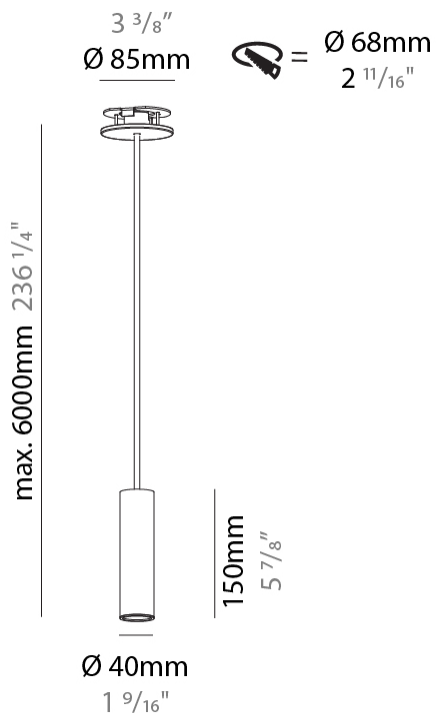

PHYSICAL

Shape: Cylinder
Diameter (mm): 40
Diameter (in): 1 ⁹/₁₆
Height (mm): 150
Height (in): 5 ⁷/₈
Max. Overall Height (mm): 2150
Max. Overall Height (in): 84 ⁵/₈
Min. Recessing Depth (mm): 75
Min. Recessing Depth (in): 2 ¹⁵/₁₆
Light Distribution: Downlight
Weight (kg): 0.389
Weight (lbs): 0.856
Diffuser: Shine Ring 0-6
Fixture Finish: SSR / BKV / CWI / CRY / HAB / UFT / ITA / RUA / FTG / MYG / LOD / PUS / FRO / FUP / KIA / POP / BLS / SPG / MEY / GOH / GUM / CHC / COM / ABZ / JAG / OBR / MOS / ROR
Fixture Material: Aluminum
Cable Details: 2000mm / 6000mm Cable in White / Black / Orange / Red
Cut-out Measurements: 68mm / 2 11/16"

ELECTRICAL

Lamp Type: LED (Zhaga Standard)
Input Wattage (W): 10.9
Total Output Wattage (W): 9
Dimming: Non-Dimmable
Driver Included: Yes
Driver Location: External
Driver Type: Constant Current
Driver Class: Class 2
Input Voltage (V): 120
Constant Current (MA): 500
Upon Request: Remote: 0-10Vdc dimming / Phase dimming 120Vac

LED

Number of LEDs: 1
Color Temperature (°K): 2700 / 3000 / 4000
Max. Delivered Lumen (lm): 842
CRI: >90 CRI
Lamp Life (hrs): 50000
Upon Request: ***3500K available in minimum quantities (larger quantities upon request)

OPTICAL

Reflector: 40 / 50

RATINGS AND CERTIFICATIONS

Certified By: Certified for North American Standards
Ratings: IP20
© 2024, T 1800-388-3382, F 416-247-9319, www.zaneen.com